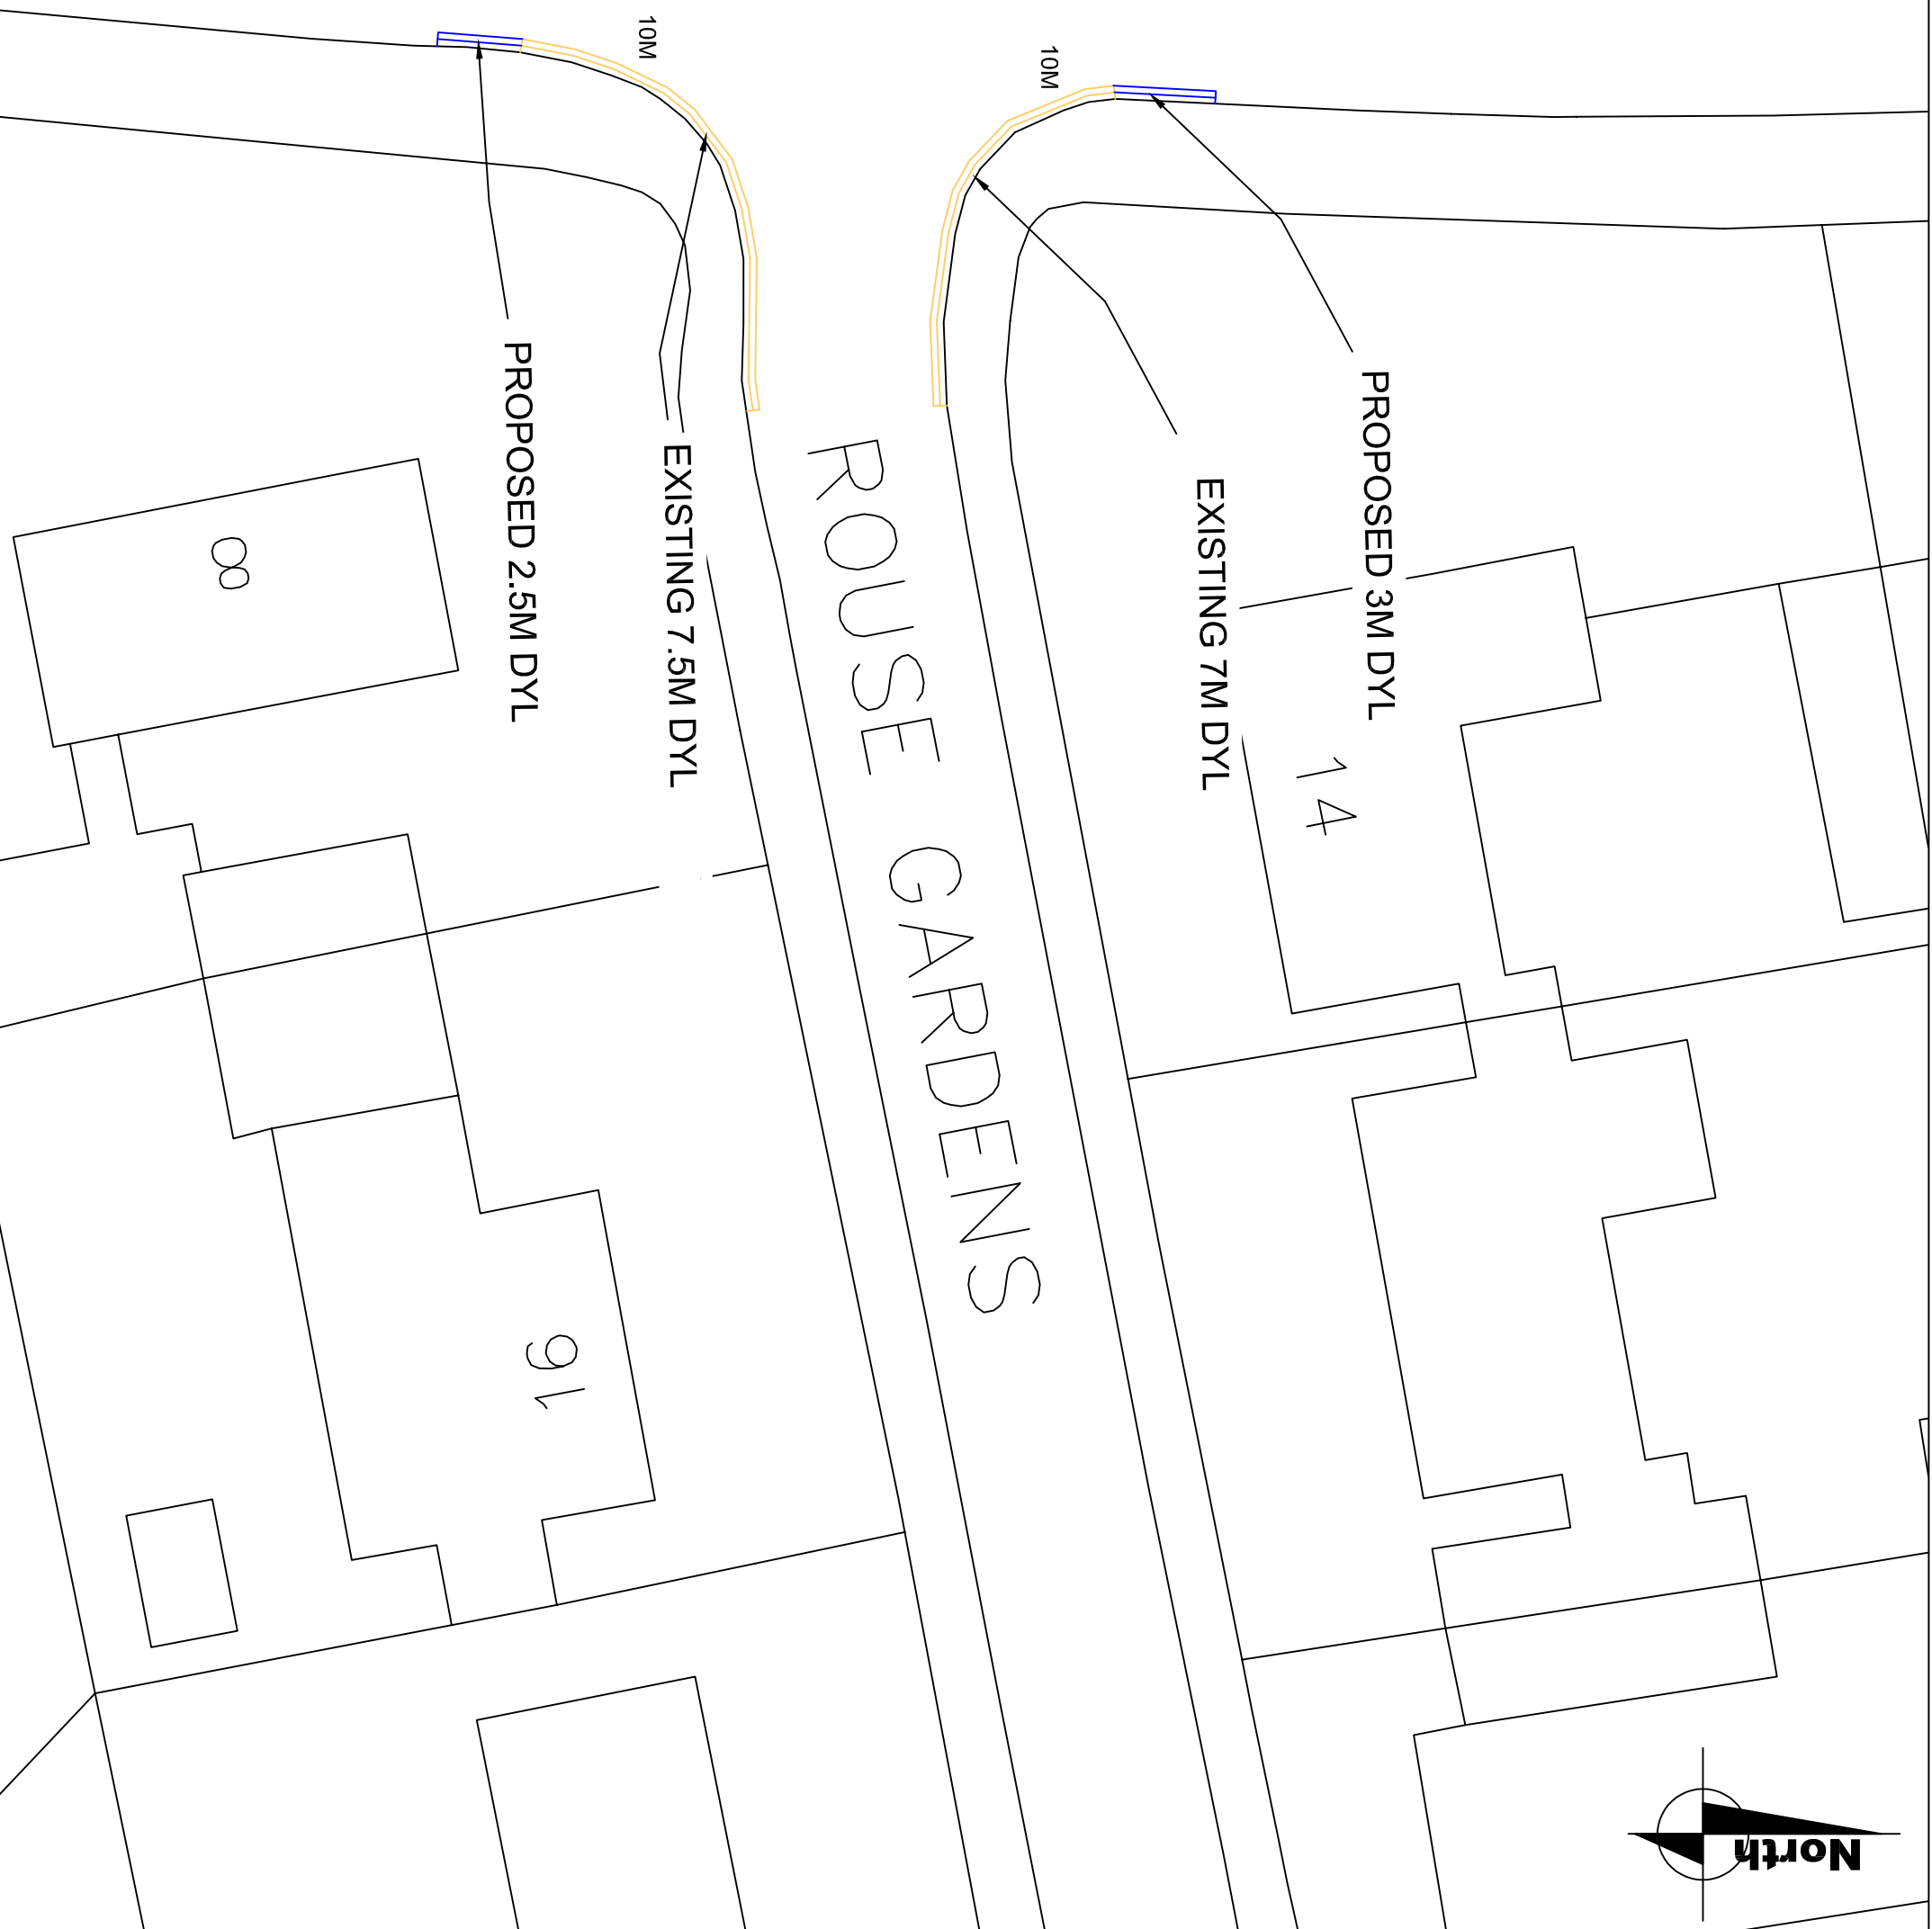

ALLEYN PARK

NOTES

-  EXISTING DYL
-  EXTENDING DYL

REV	DATE	REVISION DESCRIPTION / DETAILS	DRN	CHKD	APPVD

160 TOOLEY STREET LONDON SE1P 6LX

19/20 MTS
ALLEYN PARK/ROUSE GARDENS

EXTENDING DOUBLE YELLOW LINES

TITLE	EXTENDING DOUBLE YELLOW LINES
STATUS	REVISION 1.0
SCALE	NTS
DRAWING NO	LBS/RG1
DATE DRAWN	SEPTEMBER 2019
DATE ISSUED	SEPTEMBER 2019