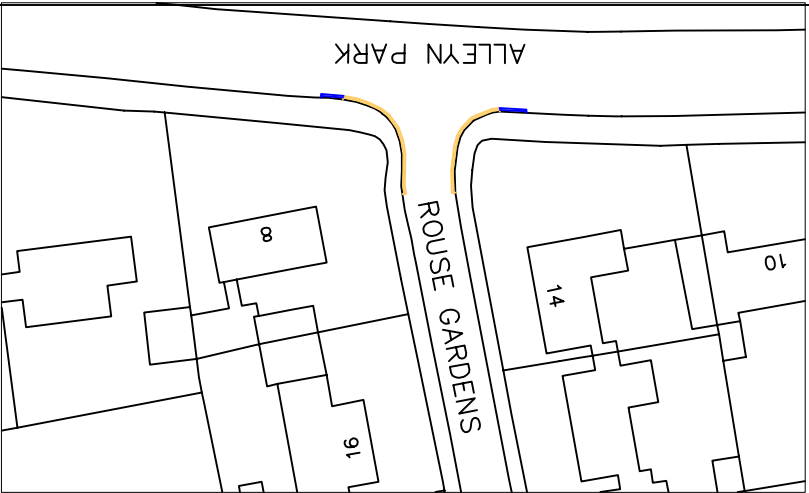

ALLEYN PARK

NOTES

-  EXISTING DYL
-  EXTENDING DYL

REV	DATE	REVISION DESCRIPTION / DETAILS	DRN	CHKD	APPVD

160 TOOLEY STREET LONDON SE1P 6LX

19/20 MTS
ALLEYN PARK/ROUSE GARDENS

EXTENDING DOUBLE YELLOW LINES

TITLE	EXTENDING DOUBLE YELLOW LINES
STATUS	REVISION 1.0
SCALE	NTS
DRAWING NO	LBS/RG1
DATE DRAWN	SEPTEMBER 2019
DATE ISSUED	SEPTEMBER 2019